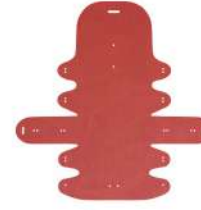

BORSA DIANA_SAGB007..

Sagoma Borsa
20 x 25 x 9cm
Ecopelle
Made in Italy

COLORI DISPONIBILI

E479
Rosso